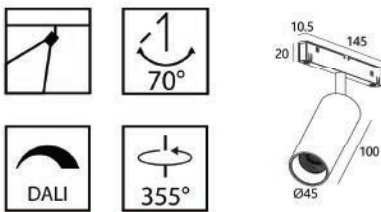

LM 341-10W

Track Spot

Power	10W	Size	ø45 x 100mm
Input Voltage	DC48V	Light Source	OSRAM
CCT	2700K/3000K/4000K/5000K	Beam Angle	15°/24°/36°
CRI	Ra > 90	Housing Mat.	Aluminium