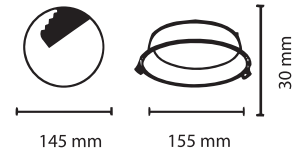

Body Colour

Name	Reco Lite	Reco Mid	Reco Max
Code	LM-1140	LM-1141	LM-1142
Power	8W	12W	18W
Input Voltage	AC220-240V	AC220-240V	AC220-240V
Colour Temp.	3K, 4K, 5K	3K, 4K, 5K	3K, 4K, 5K
CRI	>90	>90	>90
Light Source	Bridgelux	Bridgelux	Bridgelux
Beam Angle	120°	120°	120°
Housing Mat.	Die Cast. Alu.	Die Cast. Alu.	Die Cast. Alu.