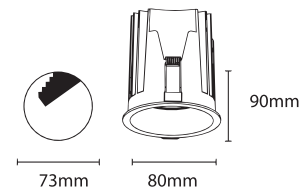

# Prime

LED Recessed COB

 DALI DIMMING

 DIMMING TRIAC

Body Colour

Name	Prime Glow 15	Prime Glow 20
Code	LM-2155	LM-2156
Power	15W	20W
Input Voltage	AC220-240V	AC220-240V
Colour Temp.	3K, 4K, 5k	3K, 4K, 5k
CRI	>80	>80
Light Source	Bridgelux	Bridgelux
Beam Angle	36°	60°
Housing Mat.	Die Cast. Alu.	Die Cast. Alu.