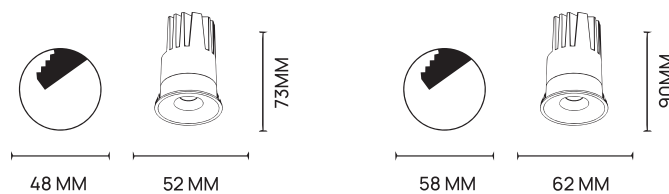

Name	Glaze 12	Glaze 18
Code	LM-2234	LM-2236
Power	12w	18w
Input Voltage	AC220-240V	AC220-240V
Colour Temp.	3K, 4K, 5k	3K, 4K, 5k
CRI	>90	>90
Light Source	Bridgelux	Bridgelux
Beam Angle	36°	36°
Housing Mat.	Die Cast. Alu.	Die Cast. Alu.