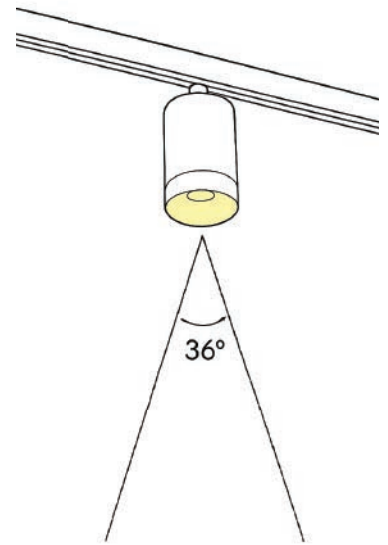

# LM 331-10W

Laser

Power	10W	Size	226 x 10.5 x 65 mm
Input Voltage	DC48V	Light Source	OSRAM
CCT	2700K/3000K/4000K/5000K	Beam Angle	30°
CRI	Ra > 90	Housing Mat.	Aluminium

LIGHTING | LUMINAIRES