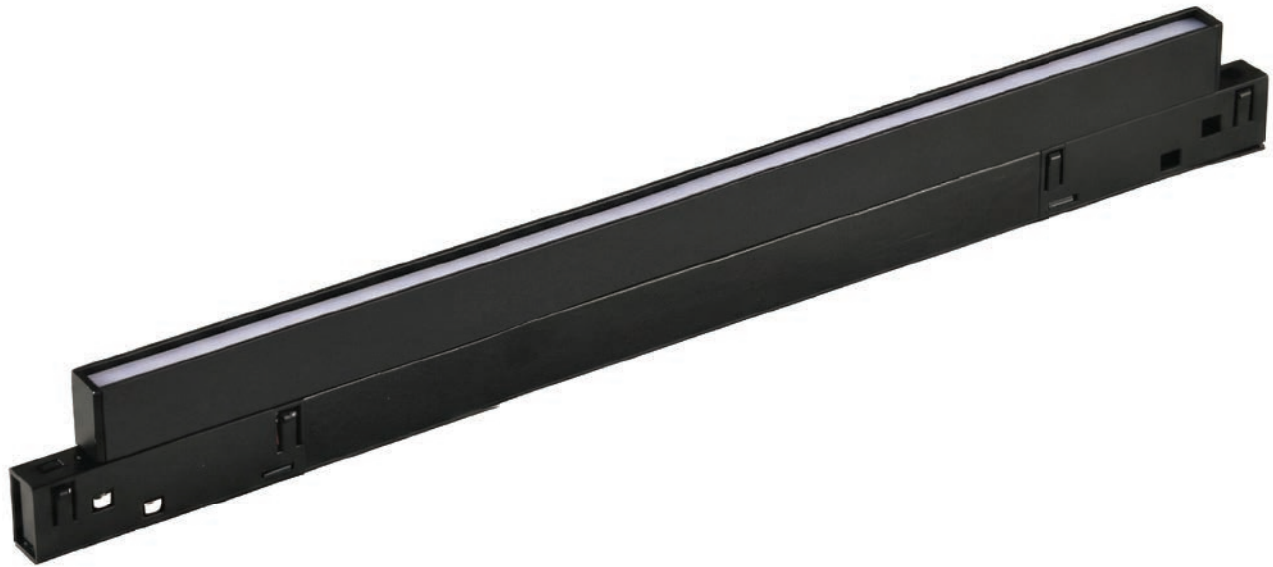

LM 311-12W

Profile

Power	12W	Size	450 x 10.5 x 65mm
Input Voltage	DC48V	Light Source	OSRAM
CCT	2700K/3000K/4000K/5000K	Beam Angle	100°
CRI	Ra > 90	Housing Mat.	Aluminium