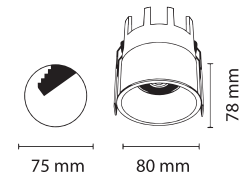

Body Colour