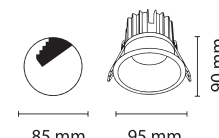

Focus

COB Downlight

DALI DIMMING

DIMMING TRIAC

Profile

Name	Focus 8	Focus 15	Focus 20
Code	LM-2120	LM-2121	LM-2122
Power	8W	15W	20W
Input Voltage	AC220-240V	AC220-240V	AC220-240V
Colour Temp.	3K, 4K, 5K, 6K	3K, 4K, 5K, 6K	3K, 4K, 5K, 6K
CRI	90	>90	90
Light Source	Bridgelux	Bridgelux	Bridgelux
Beam Angle	38°	38°	38°
Housing Mat.	Die Cast. Alu.	Die Cast. Alu.	Die Cast. Alu.