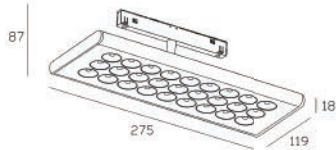

# LM 356-24W

Adjustable Grill Laser

Power	24W	Size	ø275 x 119mm
Input Voltage	DC48V	Light Source	OSRAM
CCT	2700K/3000K/4000K/5000K	Beam Angle	100°
CRI	Ra > 90	Housing Mat.	Aluminium

LUMIFIC