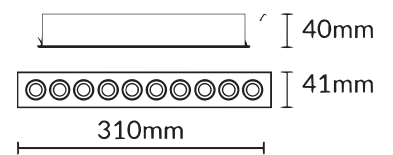

# Vector

Linear Spot Light

 DALI DIMMING

 DIMMING TRIAC

Body Colour

Name	Vector 9	Vector 15	Vector 30
Code	LM-3101	LM-3102	LM-3103
Power	9w	15w	30w
Input Voltage	AC220-240V	AC220-240V	AC220-240V
Colour Temp.	3K, 4K, 5K	3K, 4K, 5K	3K, 4K, 5K
CRI	90	90	90
Light Source	Bridgelux	Bridgelux	Bridgelux
Beam Angle	36°	36°	36°
Housing Mat.	Die Cast. Alu.	Die Cast. Alu.	Die Cast. Alu.