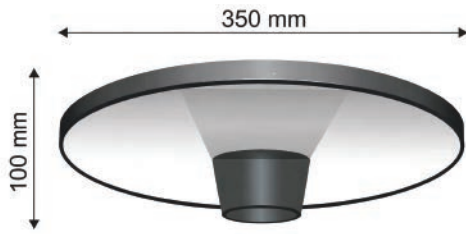

9PTL

Code	Watts	Lumens	Dia Size
LM - 7079	50W	6000	60mm