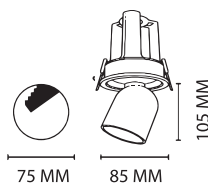

# Zenith

LED Recessed Spot Light COB

 DALI DIMMING

 DIMMING TRIAC

Body Colour

<b>Name</b>	Zenith Tilt
<b>Code</b>	LM-2173
<b>Power</b>	10w
<b>Input Voltage</b>	AC220-240V
<b>Colour Temp.</b>	3K, 4K, 5K
<b>CRI</b>	>80
<b>Light Source</b>	Bridgelux
<b>Beam Angle</b>	36°
<b>Housing Mat.</b>	Die Cast. Alu.