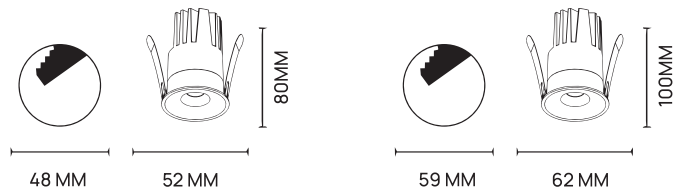

# Frost

LED Recessed COB

 DALI DIMMING

 DIMMING TRIAC

Body Colour

Name	Frost 10	Frost 18
Code	LM-2231	LM-2232
Power	12w	18w
Input Voltage	AC220-240V	AC220-240V
Colour Temp.	3K, 4K, 5k	3K, 4K, 5k
CRI	>90	>90
Light Source	Bridgelux	Bridgelux
Beam Angle	36°	36°
Housing Mat.	Die Cast. Alu.	Die Cast. Alu.