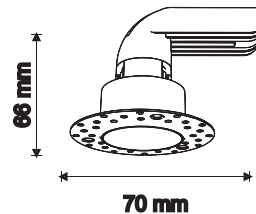

# PIN

LED Recessed COB

 DALI DIMMING

 DIMMING TRIAC

Body Colour

52 mm

66 mm

70 mm