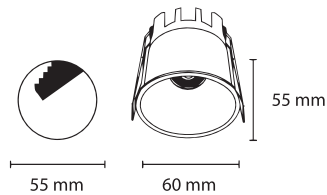

Body Colour