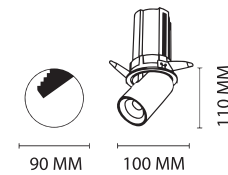

Name	Beam Mini	Beam 12
Code	LM-2170	LM-2171
Power	7w	12W
Input Voltage	AC220-240V	AC220-240V
Colour Temp.	3K, 4K, 5k	3K, 4K, 5k
CRI	>80	>80
Light Source	Bridgelux	Bridgelux
Beam Angle	36°	36°
Housing Mat.	Die Cast. Alu.	Die Cast. Alu.