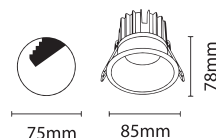

Focus

COB Downlight

DALI DIMMING

DIMMING TRIAC

Profile

Name	Focus 8	Focus 15	Focus 20
Code	LM-2120	LM-2121	LM-2122
Power	8W	15W	20W
Input Voltage	AC220-240V	AC220-240V	AC220-240V
Colour Temp.	3K, 4K, 5K, 6K	3K, 4K, 5K, 6K	3K, 4K, 5K, 6K
CRI	90	>90	90
Light Source	Bridgelux	Bridgelux	Bridgelux
Beam Angle	38°	38°	38°
Housing Mat.	Die Cast. Alu.	Die Cast. Alu.	Die Cast. Alu.