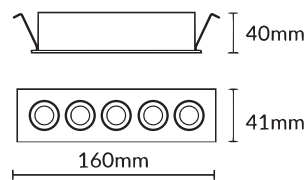

# Vector

Linear Spot Light

 DALI DIMMING

 DIMMING TRIAC

Body Colour

Name	Vector 9	Vector 15	Vector 30
Code	LM-3101	LM-3102	LM-3103
Power	9w	15w	30w
Input Voltage	AC220-240V	AC220-240V	AC220-240V
Colour Temp.	3K, 4K, 5K	3K, 4K, 5K	3K, 4K, 5K
CRI	90	90	90
Light Source	Bridgelux	Bridgelux	Bridgelux
Beam Angle	36°	36°	36°
Housing Mat.	Die Cast. Alu.	Die Cast. Alu.	Die Cast. Alu.