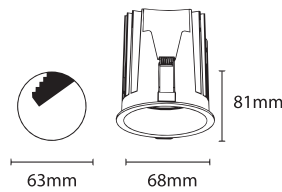

Name	Prime Glow 15	Prime Glow 20
Code	LM-2155	LM-2156
Power	15W	20W
Input Voltage	AC220-240V	AC220-240V
Colour Temp.	3K, 4K, 5k	3K, 4K, 5k
CRI	>80	>80
Light Source	Bridgelux	Bridgelux
Beam Angle	36°	60°
Housing Mat.	Die Cast. Alu.	Die Cast. Alu.