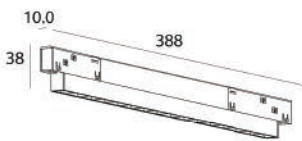

LM 322-20W

Laser

Power	20W	Size	388 x 10.5 x 38mm
Input Voltage	DC48V	Light Source	OSRAM
CCT	2700K/3000K/4000K/5000K	Beam Angle	30°
CRI	Ra>90	Housing Mat.	Aluminium