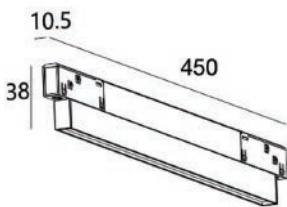

LM 311-12W

Profile

Power	12W	Size	450 x 10.5 x 65mm
Input Voltage	DC48V	Light Source	OSRAM
CCT	2700K/3000K/4000K/5000K	Beam Angle	100°
CRI	Ra > 90	Housing Mat.	Aluminium