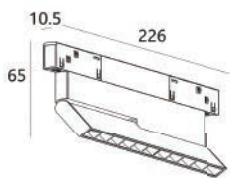

LM 331-10W

Laser ☒

Power	10W	Size	226 x 10.5 x 65 mm
Input Voltage	DC48V	Light Source	OSRAM
CCT	2700K/3000K/4000K/5000K	Beam Angle	30°
CRI	Ra > 90	Housing Mat.	Aluminium