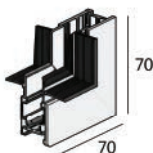

LM-222

L Corner Wall Surface

Material Die Cast Alu.