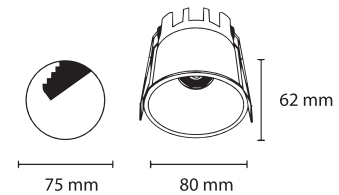

Body Colour