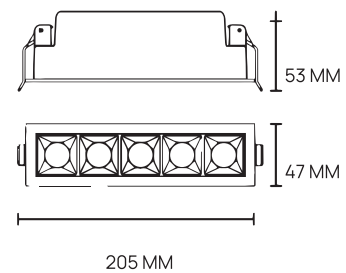

Name	Ray Linear	Ray Bold
Code	LM-3110	LM-3111
Power	12w	20W
Input Voltage	AC220-240V	AC220-240V
Colour Temp.	3K, 4K, 5k	3K, 4K, 5k
CRI	>90	>90
Light Source	Bridgelux	Bridgelux
Beam Angle	36°	38°
Housing Mat.	Die Cast. Alu.	Die Cast. Alu.