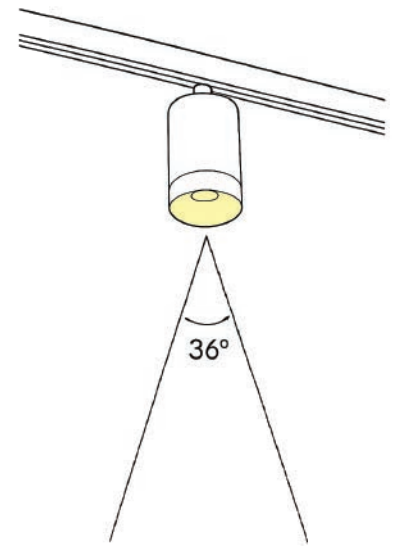

LM 341-10W

Track Spot

Power	10W	Size	ø45 x 100mm
Input Voltage	DC48V	Light Source	OSRAM
CCT	2700K/3000K/4000K/5000K	Beam Angle	15°/24°/36°
CRI	Ra > 90	Housing Mat.	Aluminium