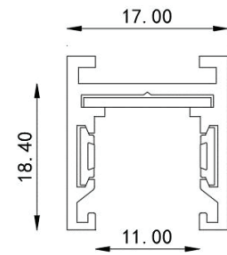

Code : LM - 7080  
Voltage : 24V  
Watt/Amp : 60w/2.5Amp 120w/5Amp  
                  200w/8.5Amp  
Watt/Amp : 250w/10Amp 300w/12.5Amp

**10 SLIM**  
**MM MAGNETIC**

Model No.	Input	Material	Size(mm)
LM-101	DC48V	Aluminum	L1000 x W50 x H40mm
LM-102	DC48V	Aluminum	L2000 x W50 x H40mm
LM-103	DC48V	Aluminum	L3000 x W50 x H40mm