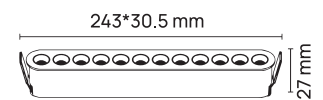

# Orbit

LED Spot Light

 DALI DIMMING

 DIMMING TRIAC

Body Colour

Name	Orbit Spot 8	Orbit Spot 15	Orbit Spot 27
Code	LM-3120	LM-3121	LM-3122
Power	8w	15w	27w
Input Voltage	AC220-240V	AC220-240V	AC220-240V
Colour Temp.	3K, 4K, 5K	3K, 4K, 5K	3K, 4K, 5K
CRI	>90	>90	>90
Light Source	Bridgelux	Bridgelux	Bridgelux
Beam Angle	36°	36°	36°
Housing Mat.	Die Cast. Alu.	Die Cast. Alu.	Die Cast. Alu.