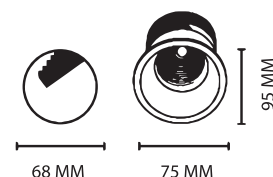

# Micro

LED Recessed COB

 DALI DIMMING

 DIMMING TRIAC

Body Colour

Name	Micro Focus 5	Micro Focus 12	Micro Focus 18
Code	LM-2160	LM-2161	LM-2162
Power	5W	12W	18W
Input Voltage	AC220-240V	AC220-240V	AC220-240V
Colour Temp.	3K, 4K, 5K, 6K	3K, 4K, 5K, 6K	3K, 4K, 5K, 6K
CRI	>80	>90	>80
Light Source	Bridgelux	Bridgelux	Bridgelux
Beam Angle	38°	38°	38°
Housing Mat.	Die Cast. Alu.	Die Cast. Alu.	Die Cast. Alu.