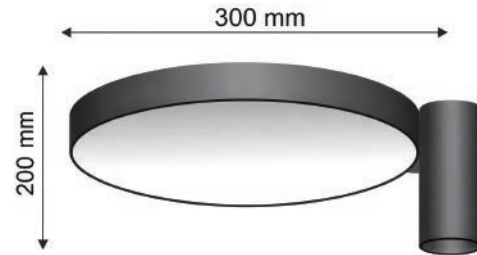

10PTL

Code	Watts	Lumens	Dia Size
LM - 7080	50W	6000	60mm