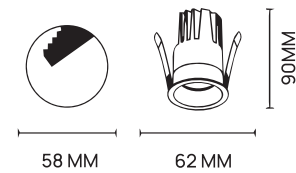

Body Colour