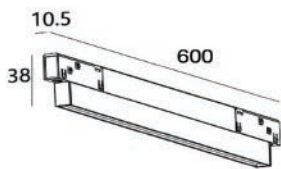

LM 312-16W

Profile

Power	16W	Size	600 × 10.5 × 38mm
Input Voltage	DC48V	Light Source	OSRAM
CCT	2700K/3000K/4000K/5000K	Beam Angle	100°
CRI	Ra > 90	Housing Mat.	Aluminium