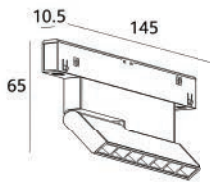

# LM 330-5W

Laser

Power	5W	Size	145 x 10.5 x 38mm
Input Voltage	DC48V	Light Source	OSRAM
CCT	2700K/3000K/4000K/5000K	Beam Angle	30°
CRI	Ra > 90	Housing Mat.	Aluminium