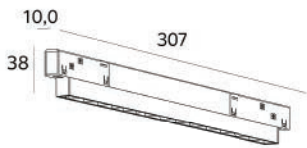

LM 321-15W

Laser

Power	15W	Size	307 x 10.5 x 38mm
Input Voltage	DC48V	Light Source	OSRAM
CCT	2700K/3000K/4000K/5000K	Beam Angle	30°
CRI	Ra > 90	Housing Mat.	Aluminium