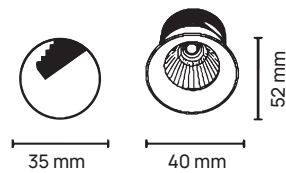

# Swirl

LED Recessed COB

 DALI DIMMING

 DIMMING TRIAC

Body Colour

Name	Swirl 5	Swirl 12	Swirl 18
Code	LM-2270	LM-2271	LM-2272
Power	5w	12w	18w
Input Voltage	AC220-240V	AC220-240V	AC220-240V
Colour Temp.	3K, 4K, 5K, 6K	3K, 4K, 5K, 6K	3K, 4K, 5K, 6K
CRI	>80	>90	>80
Light Source	Bridgelux	Bridgelux	Bridgelux
Beam Angle	38°	38°	38°
Housing Mat.	Die Cast. Alu.	Die Cast. Alu.	Die Cast. Alu.