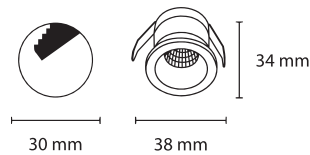

# Nano

LED Spot Light COB

 DALI DIMMING

 DIMMING TRIAC

Body Colour

<b>Name</b>	Nano Dot
<b>Code</b>	LM-2102
<b>Power</b>	3W
<b>Input Voltage</b>	AC220-240V
<b>Colour Temp.</b>	3K, 4K, 5k
<b>CRI</b>	90
<b>Light Source</b>	Bridgelux
<b>Beam Angle</b>	36°
<b>Housing Mat.</b>	Die Cast. Alu.