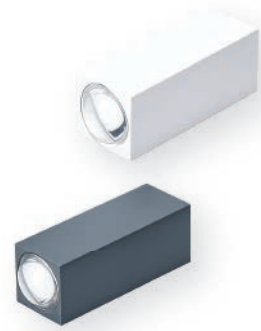

WALL LIGHT

Code	Watts	Dimensions(mm)
LM-6108	2W	25 X 80 (H)