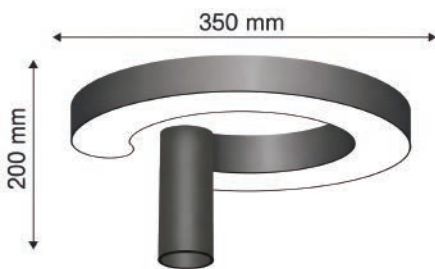

Code	Watts	Lumens	Dia Size
LM - 7081	36W	4320	60mm