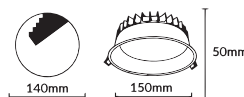

# Halo

Recessed Downlight Wide

 DALI DIMMING

 DIMMING TRIAC

Body Colour

Name	Halo 12	Halo 18	Halo 24
Code	LM-1110	LM-1111	LM-1112
Power	12W	18W	24W
Input Voltage	AC220-240V	AC220-240V	AC220-240V
Colour Temp.	3K, 4K, 5K	3K, 4K, 5K	3K, 4K, 5K
CRI	>90	>90	>90
Light Source	Bridgelux	Bridgelux	Bridgelux
Beam Angle	110°	110°	110°
Housing Mat.	Die Cast. Alu.	Die Cast. Alu.	Die Cast. Alu.