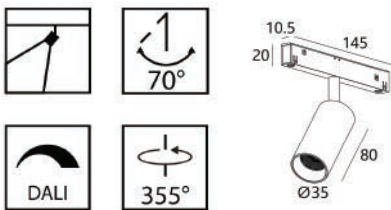

LM 340-5W

Track Spot

Power	5W	Size	ø35 x 80mm
Input Voltage	DC48V	Light Source	OSRAM
CCT	2700K/3000K/4000K/5000K	Beam Angle	15°/24°/36°
CRI	Ra > 90	Housing Mat.	Aluminium