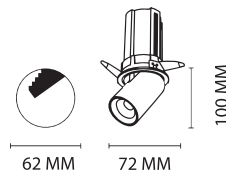

# Beam

COB Spot

 DALI DIMMIN

 DIMMING TRIA

Body Colour

Name	Beam Mini	Beam 12
Code	LM-2170	LM-2171
Power	7w	12W
Input Voltage	AC220-240V	AC220-240V
Colour Temp.	3K, 4K, 5k	3K, 4K, 5k
CRI	>80	>80
Light Source	Bridgelux	Bridgelux
Beam Angle	36°	36°
Housing Mat.	Die Cast. Alu.	Die Cast. Alu.