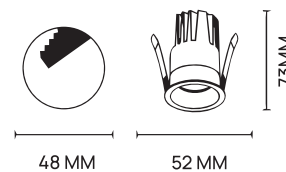

# Scoop

LED Recessed COB (Ice Cream)

 DALI DIMMING

 DIMMING TRIAC

Body Colour

Name	Scoop 10	Scoop 12	Scoop 18
Code	LM-2220	LM-2221	LM-2222
Power	10w	12w	18w
Input Voltage	AC220-240V	AC220-240V	AC220-240V
Colour Temp.	3K, 4K, 5K	3K, 4K, 5K	3K, 4K, 5K
CRI	>90	>90	>90
Light Source	Bridgelux	Bridgelux	Bridgelux
Beam Angle	36°	36°	36°
Housing Mat.	Die Cast. Alu.	Die Cast. Alu.	Die Cast. Alu.