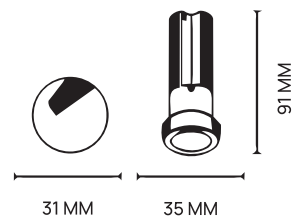

# Scoop

LED Recessed COB (Ice Cream)

 DALI DIMMING

 DIMMING TRIAC

Body Colour

Name	Scoop 10	Scoop 12	Scoop 18
Code	LM-2220	LM-2221	LM-2222
Power	10w	12w	18w
Input Voltage	AC220-240V	AC220-240V	AC220-240V
Colour Temp.	3K, 4K, 5K	3K, 4K, 5K	3K, 4K, 5K
CRI	>90	>90	>90
Light Source	Bridgelux	Bridgelux	Bridgelux
Beam Angle	36°	36°	36°
Housing Mat.	Die Cast. Alu.	Die Cast. Alu.	Die Cast. Alu.