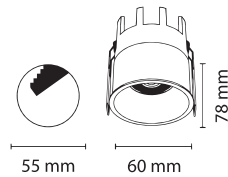

Body Colour