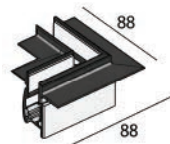

LM-220

L Corner Surface

Material Die Cast Alu.