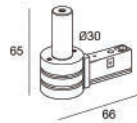

LM-240

Flexible Surface One Side

Material Heavy Alu. & Copper