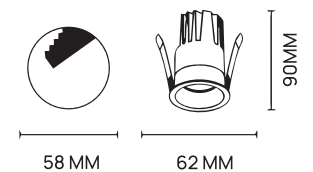

# Scoop

LED Recessed COB (Ice Cream)

 DALI DIMMING

 DIMMING TRIAC

Body Colour

Name	Scoop 10	Scoop 12	Scoop 18
Code	LM-2220	LM-2221	LM-2222
Power	10w	12w	18w
Input Voltage	AC220-240V	AC220-240V	AC220-240V
Colour Temp.	3K, 4K, 5K	3K, 4K, 5K	3K, 4K, 5K
CRI	>90	>90	>90
Light Source	Bridgelux	Bridgelux	Bridgelux
Beam Angle	36°	36°	36°
Housing Mat.	Die Cast. Alu.	Die Cast. Alu.	Die Cast. Alu.