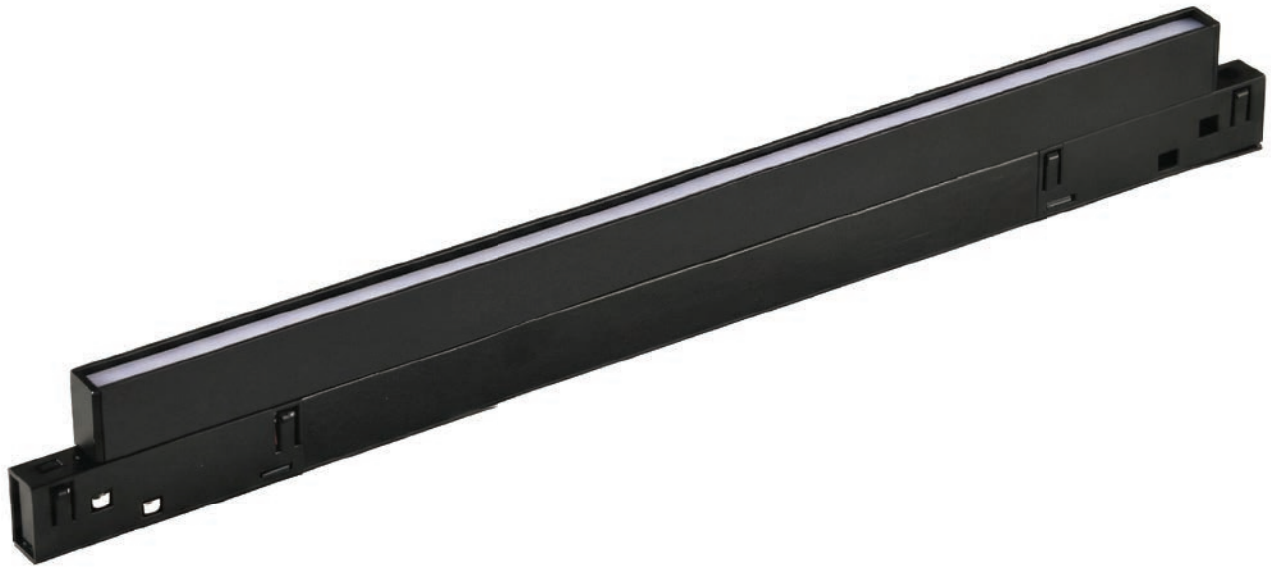

#### Metal Connector

---

Material Die Cast Alu.

---