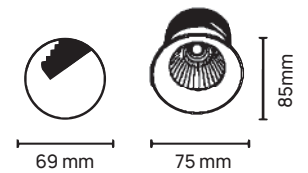

# Swirl

LED Recessed COB

 DALI DIMMING

 DIMMING TRIAC

Body Colour

Name	Swirl 5	Swirl 12	Swirl 18
Code	LM-2270	LM-2271	LM-2272
Power	5w	12w	18w
Input Voltage	AC220-240V	AC220-240V	AC220-240V
Colour Temp.	3K, 4K, 5K, 6K	3K, 4K, 5K, 6K	3K, 4K, 5K, 6K
CRI	>80	>90	>80
Light Source	Bridgelux	Bridgelux	Bridgelux
Beam Angle	38°	38°	38°
Housing Mat.	Die Cast. Alu.	Die Cast. Alu.	Die Cast. Alu.