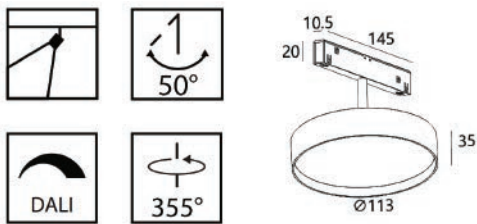

LM 350-12W

Diffused Panel

Power	12W	Size	ø113 x 35mm
Input Voltage	DC48V	Light Source	OSRAM
CCT	2700K/3000K/4000K/5000K	Beam Angle	15°/24°/36°
CRI	Ra > 90	Housing Mat.	Aluminium