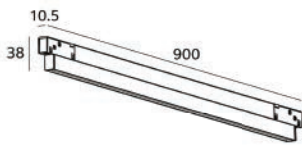

LM 313-24W

Profile

Power	24W	Size	900 × 10.5 × 65mm
Input Voltage	DC48V	Light Source	OSRAM
CCT	2700K/3000K/4000K/5000K	Beam Angle	100°
CRI	Ra>90	Housing Mat.	Aluminium