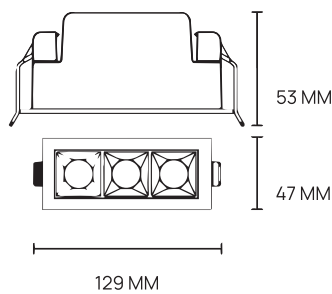

Name	Ray Linear	Ray Bold
Code	LM-3110	LM-3111
Power	12w	20W
Input Voltage	AC220-240V	AC220-240V
Colour Temp.	3K, 4K, 5k	3K, 4K, 5k
CRI	>90	>90
Light Source	Bridgelux	Bridgelux
Beam Angle	36°	38°
Housing Mat.	Die Cast. Alu.	Die Cast. Alu.