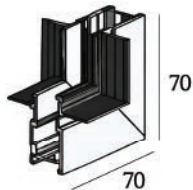

LM-122

L Corner Wall

Material	Die Cast Alu.