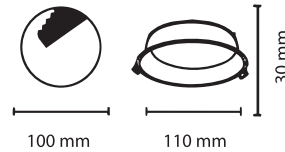

Body Colour

Name	Reco Lite	Reco Mid	Reco Max
Code	LM-1140	LM-1141	LM-1142
Power	8W	12W	18W
Input Voltage	AC220-240V	AC220-240V	AC220-240V
Colour Temp.	3K, 4K, 5K	3K, 4K, 5K	3K, 4K, 5K
CRI	>90	>90	>90
Light Source	Bridgelux	Bridgelux	Bridgelux
Beam Angle	120°	120°	120°
Housing Mat.	Die Cast. Alu.	Die Cast. Alu.	Die Cast. Alu.