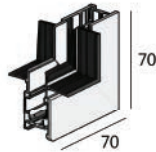

#### Bendable 1200 MM Concealed

---

Material	Die Cast Alu.
----------	---------------

---

Size	1200 mm
------	---------

---