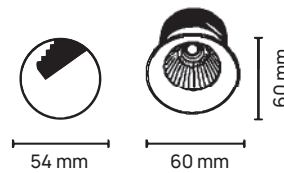

# Swirl

LED Recessed COB

 DALI DIMMING

 DIMMING TRIAC

Body Colour

Name	Swirl 5	Swirl 12	Swirl 18
Code	LM-2270	LM-2271	LM-2272
Power	5w	12w	18w
Input Voltage	AC220-240V	AC220-240V	AC220-240V
Colour Temp.	3K, 4K, 5K, 6K	3K, 4K, 5K, 6K	3K, 4K, 5K, 6K
CRI	>80	>90	>80
Light Source	Bridgelux	Bridgelux	Bridgelux
Beam Angle	38°	38°	38°
Housing Mat.	Die Cast. Alu.	Die Cast. Alu.	Die Cast. Alu.