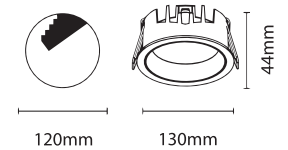

Name	Nova Min	Nova Pro	Nova Max
Code	LM-1130	LM-1131	LM-1132
Power	8W	15W	20W
Input Voltage	AC220-240V	AC220-240V	AC220-240V
Colour Temp.	3K, 4K, 5K, 6K	3K, 4K, 5K	3K, 4K, 5K, 6K
CRI	>90	>90	>90
Light Source	OSRAM	OSRAM	OSRAM
Beam Angle	110°	110°	110°
Housing Mat.	Die Cast. Alu.	Die Cast. Alu.	Die Cast. Alu.