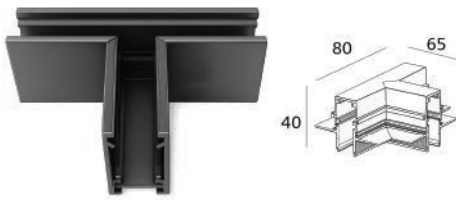

LM-124

T Corner Concealed

Material Die Cast Alu.