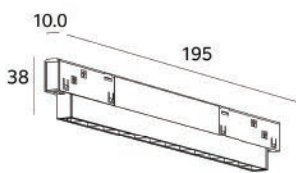

LM 320-10W

Laser

Power	10W	Size	195 × 10.5 × 38mm
Input Voltage	DC48V	Light Source	OSRAM
CCT	2700K/3000K/4000K/5000K	Beam Angle	30°
CRI	Ra > 90	Housing Mat.	Aluminium