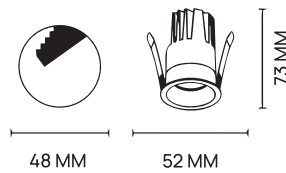

Body Colour