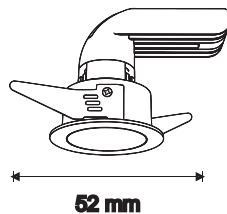

# PIN

LED Recessed COB

 DALI DIMMING

 DIMMING TRIAC

Body Colour

52 mm

66 mm

70 mm