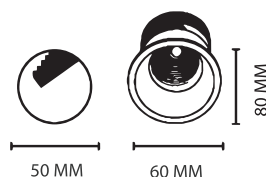

# Micro

LED Recessed COB

 DALI DIMMING

 DIMMING TRIAC

Body Colour

Name	Micro Focus 5	Micro Focus 12	Micro Focus 18
Code	LM-2160	LM-2161	LM-2162
Power	5W	12W	18W
Input Voltage	AC220-240V	AC220-240V	AC220-240V
Colour Temp.	3K, 4K, 5K, 6K	3K, 4K, 5K, 6K	3K, 4K, 5K, 6K
CRI	>80	>90	>80
Light Source	Bridgelux	Bridgelux	Bridgelux
Beam Angle	38°	38°	38°
Housing Mat.	Die Cast. Alu.	Die Cast. Alu.	Die Cast. Alu.