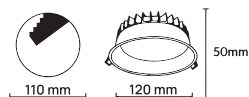

# Halo

Recessed Downlight Wide

 DALI DIMMING

 DIMMING TRIAC

Body Colour

Name	Halo 12	Halo 18	Halo 24
Code	LM-1110	LM-1111	LM-1112
Power	12W	18W	24W
Input Voltage	AC220-240V	AC220-240V	AC220-240V
Colour Temp.	3K, 4K, 5K	3K, 4K, 5K	3K, 4K, 5K
CRI	>90	>90	>90
Light Source	Bridgelux	Bridgelux	Bridgelux
Beam Angle	110°	110°	110°
Housing Mat.	Die Cast. Alu.	Die Cast. Alu.	Die Cast. Alu.