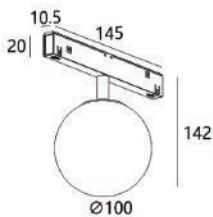

LM 354-5W

Fixed Globe

Power	5W	Size	ø100 × 142mm
Input Voltage	DC48V	Light Source	OSRAM
CCT	2700K/3000K/4000K/5000K	Beam Angle	200°
CRI	Ra > 90	Housing Mat.	Glass