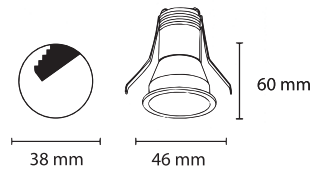

Body Colour