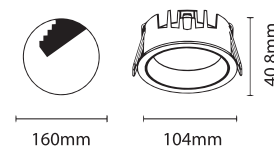

Name	Nova Min	Nova Pro	Nova Max
Code	LM-1130	LM-1131	LM-1132
Power	8W	15W	20W
Input Voltage	AC220-240V	AC220-240V	AC220-240V
Colour Temp.	3K, 4K, 5K, 6K	3K, 4K, 5K	3K, 4K, 5K, 6K
CRI	>90	>90	>90
Light Source	OSRAM	OSRAM	OSRAM
Beam Angle	110°	110°	110°
Housing Mat.	Die Cast. Alu.	Die Cast. Alu.	Die Cast. Alu.