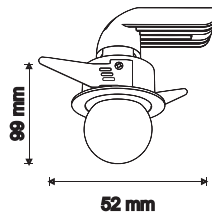

Name	Titan Beam
Code	LM-2182
Power	10-12 w
Input Voltage	AC220-240V
Colour Temp.	3K, 4K, 5k,
CRI	90
Light Source	Bridgelux
Beam Angle	36°
Housing Mat.	Die Cast. Alu.