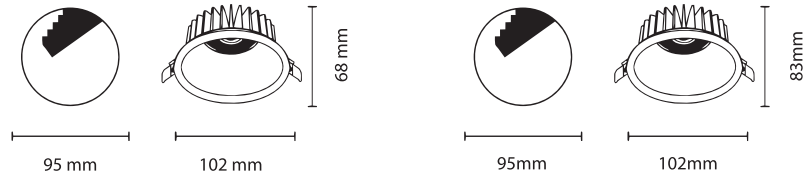

# Axis

COB Downlight

 DALI DIMMING

 DIMMING TRIAC

Body Colour

Name	Axis Mini	Axis Pro
Code	LM-2132	LM-2133
Power	22W	30W
Input Voltage	AC220-240V	AC220-240V
Colour Temp.	3K, 4K, 5k	3K, 4K, 5k
CRI	>80	>80
Light Source	Bridgelux	Bridgelux
Beam Angle	38°	38°
Housing Mat.	Die Cast. Alu.	Die Cast. Alu.