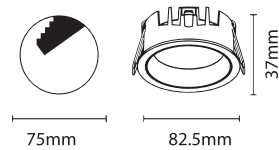

Name	Nova Min	Nova Pro	Nova Max
Code	LM-1130	LM-1131	LM-1132
Power	8W	15W	20W
Input Voltage	AC220-240V	AC220-240V	AC220-240V
Colour Temp.	3K, 4K, 5K, 6K	3K, 4K, 5K	3K, 4K, 5K, 6K
CRI	>90	>90	>90
Light Source	OSRAM	OSRAM	OSRAM
Beam Angle	110°	110°	110°
Housing Mat.	Die Cast. Alu.	Die Cast. Alu.	Die Cast. Alu.