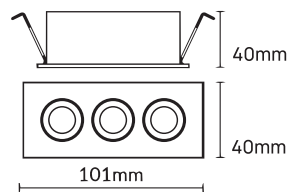

# Vector

Linear Spot Light

 DALI DIMMING

 DIMMING TRIAC

Body Colour

Name	Vector 9	Vector 15	Vector 30
Code	LM-3101	LM-3102	LM-3103
Power	9w	15w	30w
Input Voltage	AC220-240V	AC220-240V	AC220-240V
Colour Temp.	3K, 4K, 5K	3K, 4K, 5K	3K, 4K, 5K
CRI	90	90	90
Light Source	Bridgelux	Bridgelux	Bridgelux
Beam Angle	36°	36°	36°
Housing Mat.	Die Cast. Alu.	Die Cast. Alu.	Die Cast. Alu.