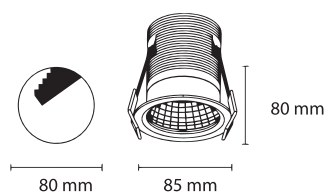

# Titan

LED Recessed COB

 DALI DIMMING

 DIMMING TRIAC

Body Colour

<b>Name</b>	Titan Beam
<b>Code</b>	LM-2149
<b>Power</b>	24W
<b>Input Voltage</b>	AC220-240V
<b>Colour Temp.</b>	3K, 4K, 5k, 6K
<b>CRI</b>	>80
<b>Light Source</b>	Bridgelux
<b>Beam Angle</b>	36°
<b>Housing Mat.</b>	Die Cast. Alu.