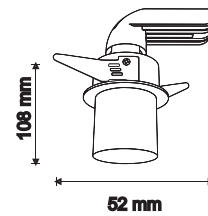

Name	Titan Beam
Code	LM-2182
Power	10-12 w
Input Voltage	AC220-240V
Colour Temp.	3K, 4K, 5k,
CRI	90
Light Source	Bridgelux
Beam Angle	36°
Housing Mat.	Die Cast. Alu.