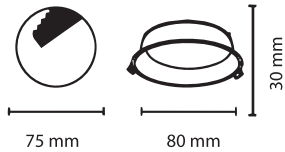

Body Colour

Name	Reco Lite	Reco Mid	Reco Max
Code	LM-1140	LM-1141	LM-1142
Power	8W	12W	18W
Input Voltage	AC220-240V	AC220-240V	AC220-240V
Colour Temp.	3K, 4K, 5K	3K, 4K, 5K	3K, 4K, 5K
CRI	>90	>90	>90
Light Source	Bridgelux	Bridgelux	Bridgelux
Beam Angle	120°	120°	120°
Housing Mat.	Die Cast. Alu.	Die Cast. Alu.	Die Cast. Alu.