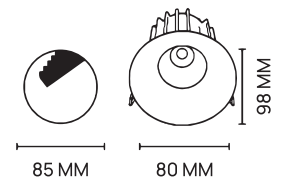

Name	Cone 8	Cone 15	Cone 20
Code	LM-2250	LM-2251	LM-2252
Power	8w	15w	20w
Input Voltage	AC220-240V	AC220-240V	AC220-240V
Colour Temp.	3K, 4K, 5K, 6K	3K, 4K, 5K, 6K	3K, 4K, 5K, 6K
CRI	90	90	90
Light Source	Bridgelux	Bridgelux	Bridgelux
Beam Angle	38°	38°	38°
Housing Mat.	Die Cast. Alu.	Die Cast. Alu.	Die Cast. Alu.