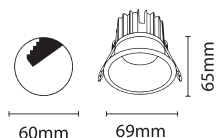

Focus

COB Downlight

DALI DIMMING

DIMMING TRIAC

Profile

Name	Focus 8	Focus 15	Focus 20
Code	LM-2120	LM-2121	LM-2122
Power	8W	15W	20W
Input Voltage	AC220-240V	AC220-240V	AC220-240V
Colour Temp.	3K, 4K, 5K, 6K	3K, 4K, 5K, 6K	3K, 4K, 5K, 6K
CRI	90	>90	90
Light Source	Bridgelux	Bridgelux	Bridgelux
Beam Angle	38°	38°	38°
Housing Mat.	Die Cast. Alu.	Die Cast. Alu.	Die Cast. Alu.