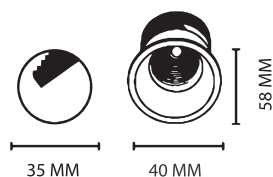

# Micro

LED Recessed COB

 DALI DIMMING

 DIMMING TRIAC

Body Colour

Name	Micro Focus 5	Micro Focus 12	Micro Focus 18
Code	LM-2160	LM-2161	LM-2162
Power	5W	12W	18W
Input Voltage	AC220-240V	AC220-240V	AC220-240V
Colour Temp.	3K, 4K, 5K, 6K	3K, 4K, 5K, 6K	3K, 4K, 5K, 6K
CRI	>80	>90	>80
Light Source	Bridgelux	Bridgelux	Bridgelux
Beam Angle	38°	38°	38°
Housing Mat.	Die Cast. Alu.	Die Cast. Alu.	Die Cast. Alu.