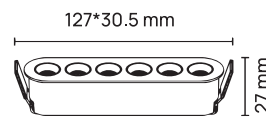

# Orbit

LED Spot Light

 DALI DIMMING

 DIMMING TRIAC

Body Colour

Name	Orbit Spot 8	Orbit Spot 15	Orbit Spot 27
Code	LM-3120	LM-3121	LM-3122
Power	8w	15w	27w
Input Voltage	AC220-240V	AC220-240V	AC220-240V
Colour Temp.	3K, 4K, 5K	3K, 4K, 5K	3K, 4K, 5K
CRI	>90	>90	>90
Light Source	Bridgelux	Bridgelux	Bridgelux
Beam Angle	36°	36°	36°
Housing Mat.	Die Cast. Alu.	Die Cast. Alu.	Die Cast. Alu.