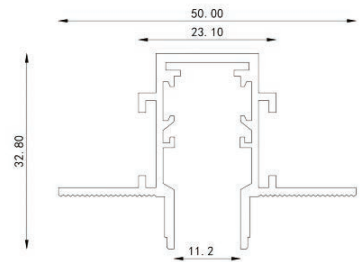

Model No.	Input	Material	Size(mm)
LM-101	DC48V	Aluminum	L1000 x W50 x H40mm
LM-102	DC48V	Aluminum	L2000 x W50 x H40mm
LM-103	DC48V	Aluminum	L3000 x W50 x H40mm