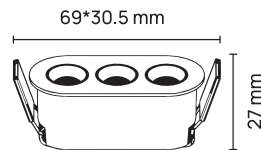

# Orbit

LED Spot Light

 DALI DIMMING

 DIMMING TRIAC

Body Colour

Name	Orbit Spot 8	Orbit Spot 15	Orbit Spot 27
Code	LM-3120	LM-3121	LM-3122
Power	8w	15w	27w
Input Voltage	AC220-240V	AC220-240V	AC220-240V
Colour Temp.	3K, 4K, 5K	3K, 4K, 5K	3K, 4K, 5K
CRI	>90	>90	>90
Light Source	Bridgelux	Bridgelux	Bridgelux
Beam Angle	36°	36°	36°
Housing Mat.	Die Cast. Alu.	Die Cast. Alu.	Die Cast. Alu.