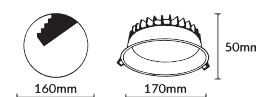

# Halo

Recessed Downlight Wide

 DALI DIMMING

 DIMMING TRIAC

Body Colour

Name	Halo 12	Halo 18	Halo 24
Code	LM-1110	LM-1111	LM-1112
Power	12W	18W	24W
Input Voltage	AC220-240V	AC220-240V	AC220-240V
Colour Temp.	3K, 4K, 5K	3K, 4K, 5K	3K, 4K, 5K
CRI	>90	>90	>90
Light Source	Bridgelux	Bridgelux	Bridgelux
Beam Angle	110°	110°	110°
Housing Mat.	Die Cast. Alu.	Die Cast. Alu.	Die Cast. Alu.